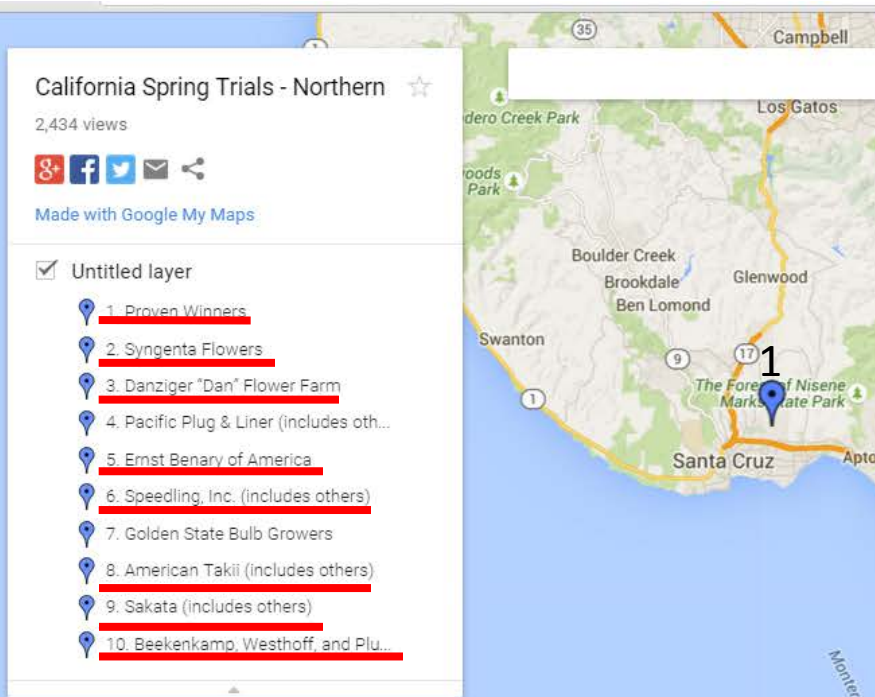

California Spring Trials - Central

2,672 views

Made with Google My Maps

Untitled layer

1. dümmen group (includes others)
2. dümmen group (includes others)
3. HGTV HOME Plant Collection
4. Floranova
5. Kientzler, McConkey, PAC-Elsner,...
6. Ball Horticultural Company
7. Green Fuse Botanicals, Inc
8. EuroAmerican and Suntory
9. GroLink Plant Company, Inc. (incl...

第一天，到达洛杉矶

第二天—9/7/6;

第三天---6/8/5;

第四天---4/3/2/1

Satellite

考察的企业（续）

1. 验证赢家 Proven Winners
2. 先正达园艺 Syngenta Flowers
3. 丹齐格 Danziger "Dan" Flower Farm
4. 太平洋小苗 Pacific Plug & Liner。Includes Cohen, Cultivaris, Hishtil, Jaldety, MPS, and Sunset Western Garden Collection
5. 恩斯特班纳利 Ernst Benary of America。Includes Volmary
6. 维生 Speedling, Inc.。Includes ABZ Seeds, Florensis, Greenex USA, Inc., Hem Genetics, Plant Source International, Inc., Thompson & Morgan, and Vista Farms
7. 金州球根 Golden State Bulb Growers
8. 泷井 American Takii。Includes OHP, Inc. and Hilverda Kooij B.V.
9. 坂田 Sakata。Includes MasterTag
10. 毕肯坎普等等 Beekenkamp, Westhoff, and Plug Connection

第五天—10/9/8/6;

第六天---3/2/4;

第七天---5/7/1

第八天 ---旧金山植物景观考察

第九天 飞离美国