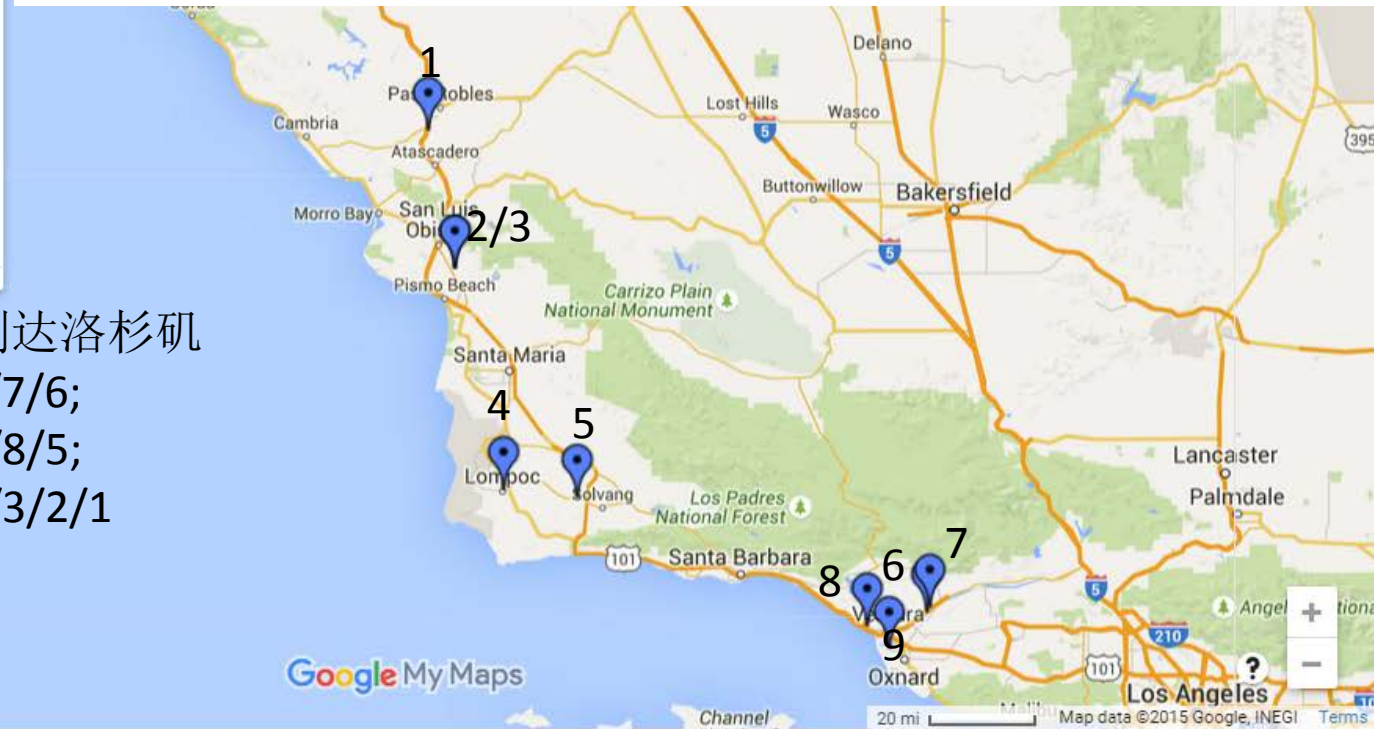

California Spring Trials - Central

2,672 views

Made with Google My Maps

Untitled layer

1. dümmen group (includes others)
2. dümmen group (includes others)
3. HGTV HOME Plant Collection
4. Floranova
5. Kientzler, McConkey, PAC-Elsner,...
6. Ball Horticultural Company
7. Green Fuse Botanicals, Inc
8. EuroAmerican and Suntory
9. GroLink Plant Company, Inc. (incl...

第一天，到达洛杉矶

第二天—9/7/6;

第三天---6/8/5;

第四天---4/3/2/1

Satellite

考察的企业（续）

1. 验证赢家 Proven Winners
2. 先正达园艺 Syngenta Flowers
3. 丹齐格 Danziger "Dan" Flower Farm
4. 太平洋小苗 Pacific Plug & Liner。Includes Cohen, Cultivaris, Hishtil, Jaldety, MPS, and Sunset Western Garden Collection
5. 恩斯特班纳利 Ernst Benary of America。Includes Volmary
6. 维生 Speedling, Inc.。Includes ABZ Seeds, Florensis, Greenex USA, Inc., Hem Genetics, Plant Source International, Inc., Thompson & Morgan, and Vista Farms
7. 金州球根 Golden State Bulb Growers
8. 泷井 American Takii。Includes OHP, Inc. and Hilverda Kooij B.V.
9. 坂田 Sakata。Includes MasterTag
10. 毕肯坎普等等 Beekenkamp, Westhoff, and Plug Connection

第五天—10/9/8/6;

第六天---3/2/4;

第七天---5/7/1

第八天 ---旧金山植物景观考察

第九天 飞离美国